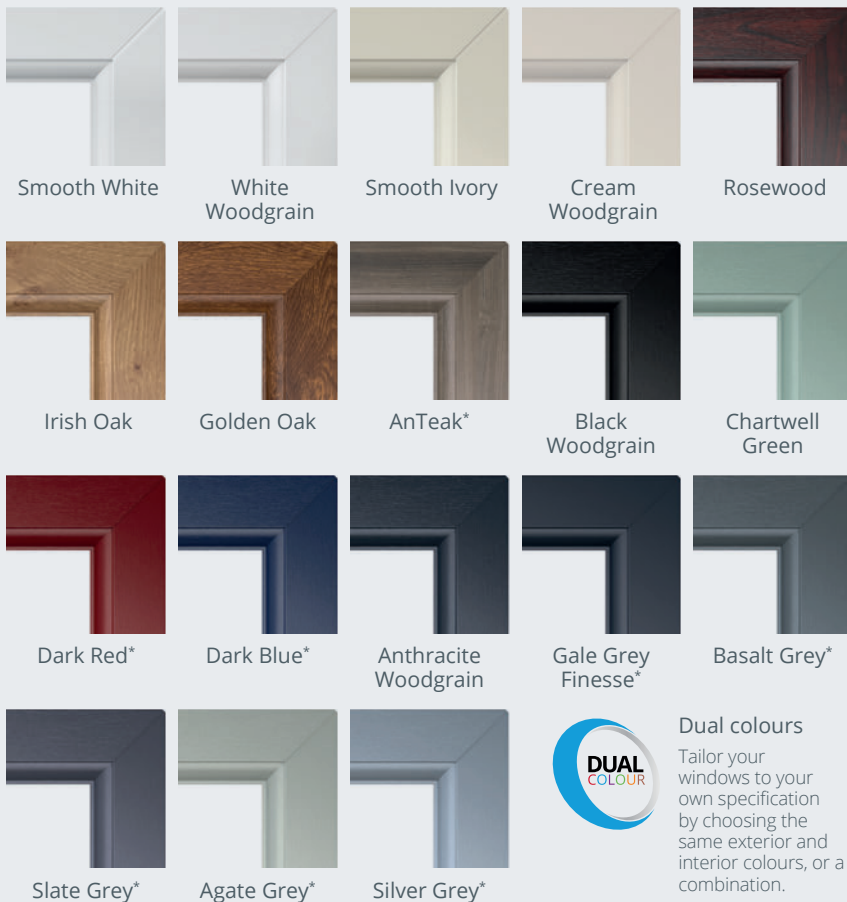

Add a splash of colour

To ensure the perfect match, all our windows and frames are available in a wide choice of colours.

Creating the look you want has never been easier.

Add some authenticity

Choose the right finishing touches to complement the look of your home.

Astragal Bar

Replicates the look of real wood and gives the illusion of individual panes.

Georgian Bar

Sitting within the sealed glass unit to provide an elegant and refined look.

*Longer lead times required