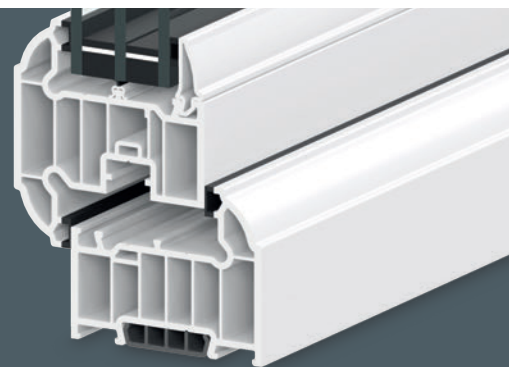

Astragal Bar

Replicates the look of real wood and gives the illusion of individual panes.

Georgian Bar

Sitting within the sealed glass unit to provide an elegant and refined look.

*Longer lead times required