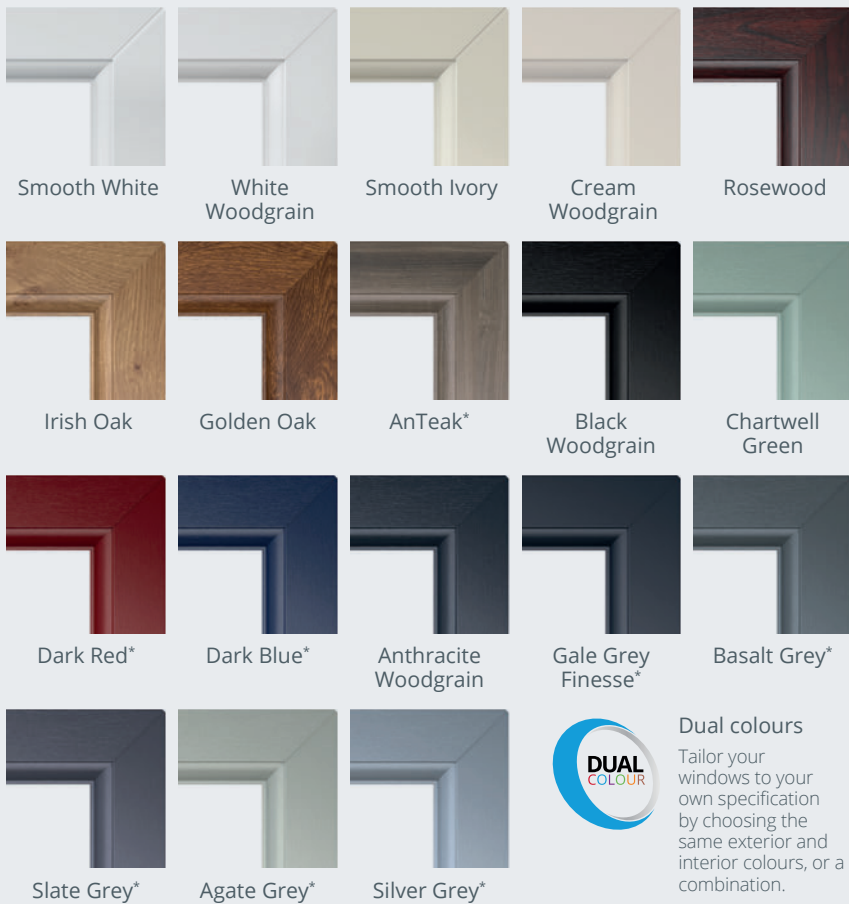

Add a splash of colour

To ensure the perfect match, all our windows and frames are available in a wide choice of colours.

Creating the look you want has never been easier.

Add some authenticity

Choose the right finishing touches to complement the look of your home.

Astragal Bar

Replicates the look of real wood and gives the illusion of individual panes.

Georgian Bar

Sitting within the sealed glass unit to provide an elegant and refined look.

*Longer lead times required