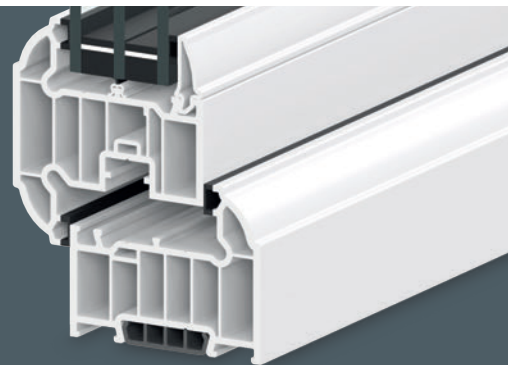

Astragal Bar

Replicates the look of real wood and gives the illusion of individual panes.

Georgian Bar

Sitting within the sealed glass unit to provide an elegant and refined look.

*Longer lead times required