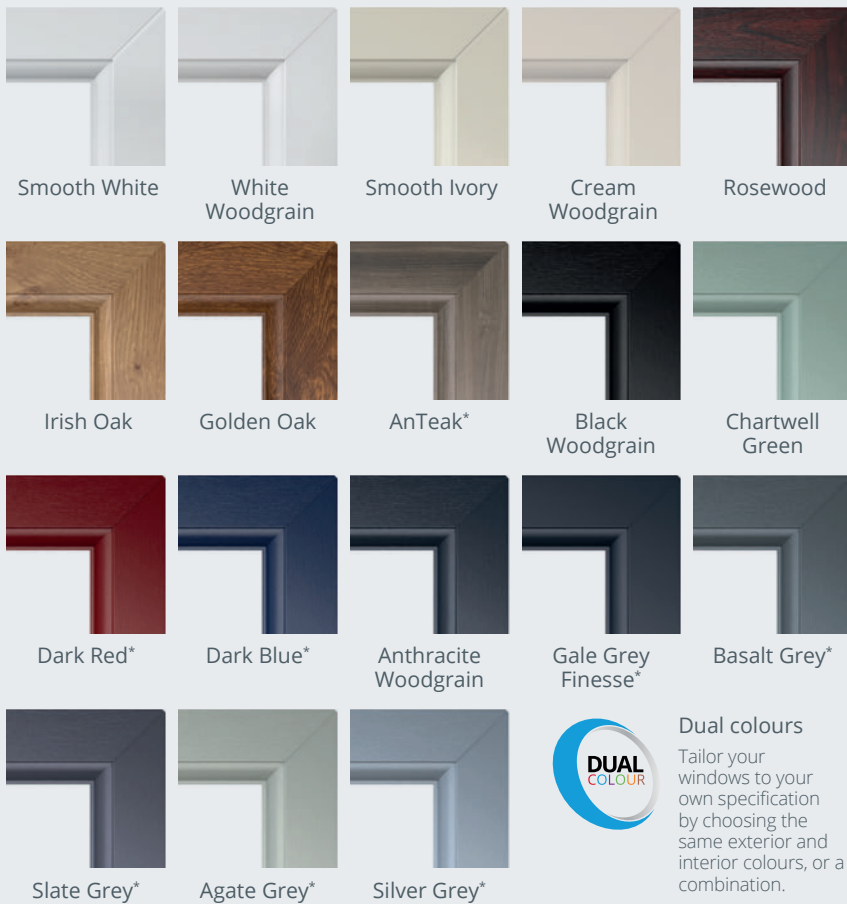

4 Fire escape

Suited for narrow openings and ideal for use as an emergency exit*.

Add a splash of colour

To ensure the perfect match, all our windows and frames are available in a wide choice of colours.

Creating the look you want has never been easier.

* Building Regulations 2010, Approved Document B (Fire Safety) pertaining to work carried out in England.

Add some authenticity

Choose the right finishing touches to complement the look of your home.

Astragal Bar

Replicates the look of real wood and gives the illusion of individual panes.

Georgian Bar

Sitting within the sealed glass unit to provide an elegant and refined look.

*Longer lead times required