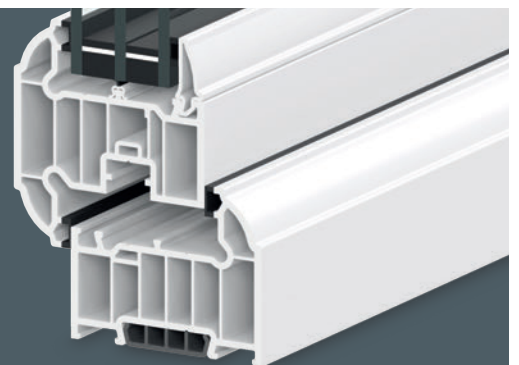

Astragal Bar

Replicates the look of real wood and gives the illusion of individual panes.

Georgian Bar

Sitting within the sealed glass unit to provide an elegant and refined look.

*Longer lead times required