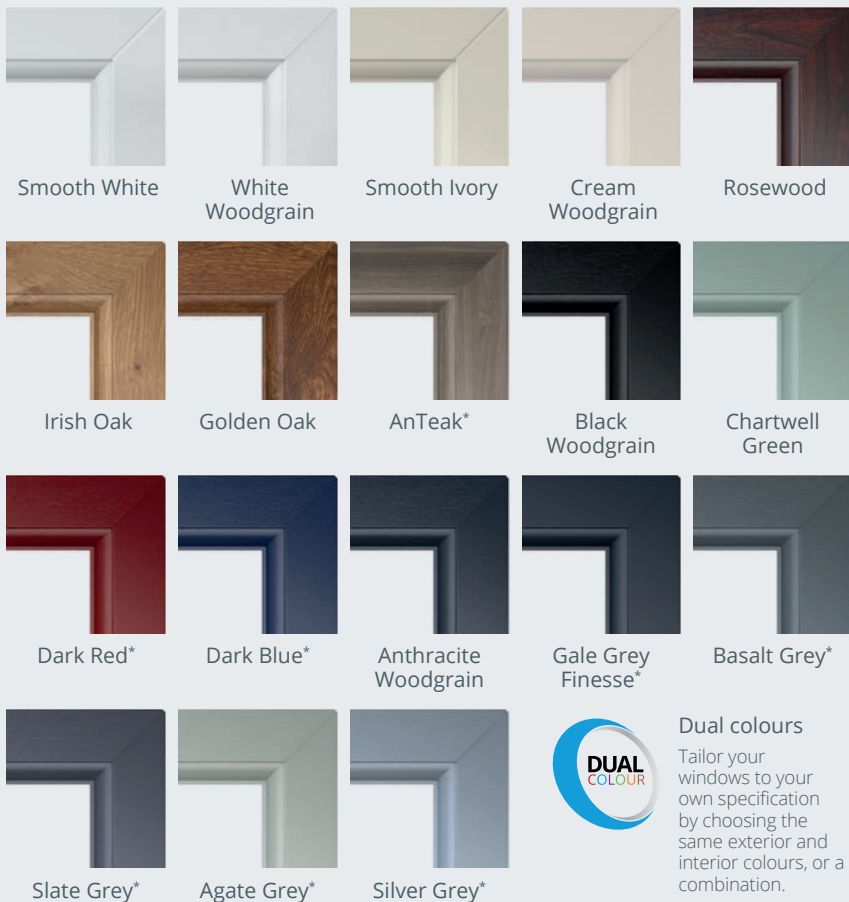

*Longer lead times required