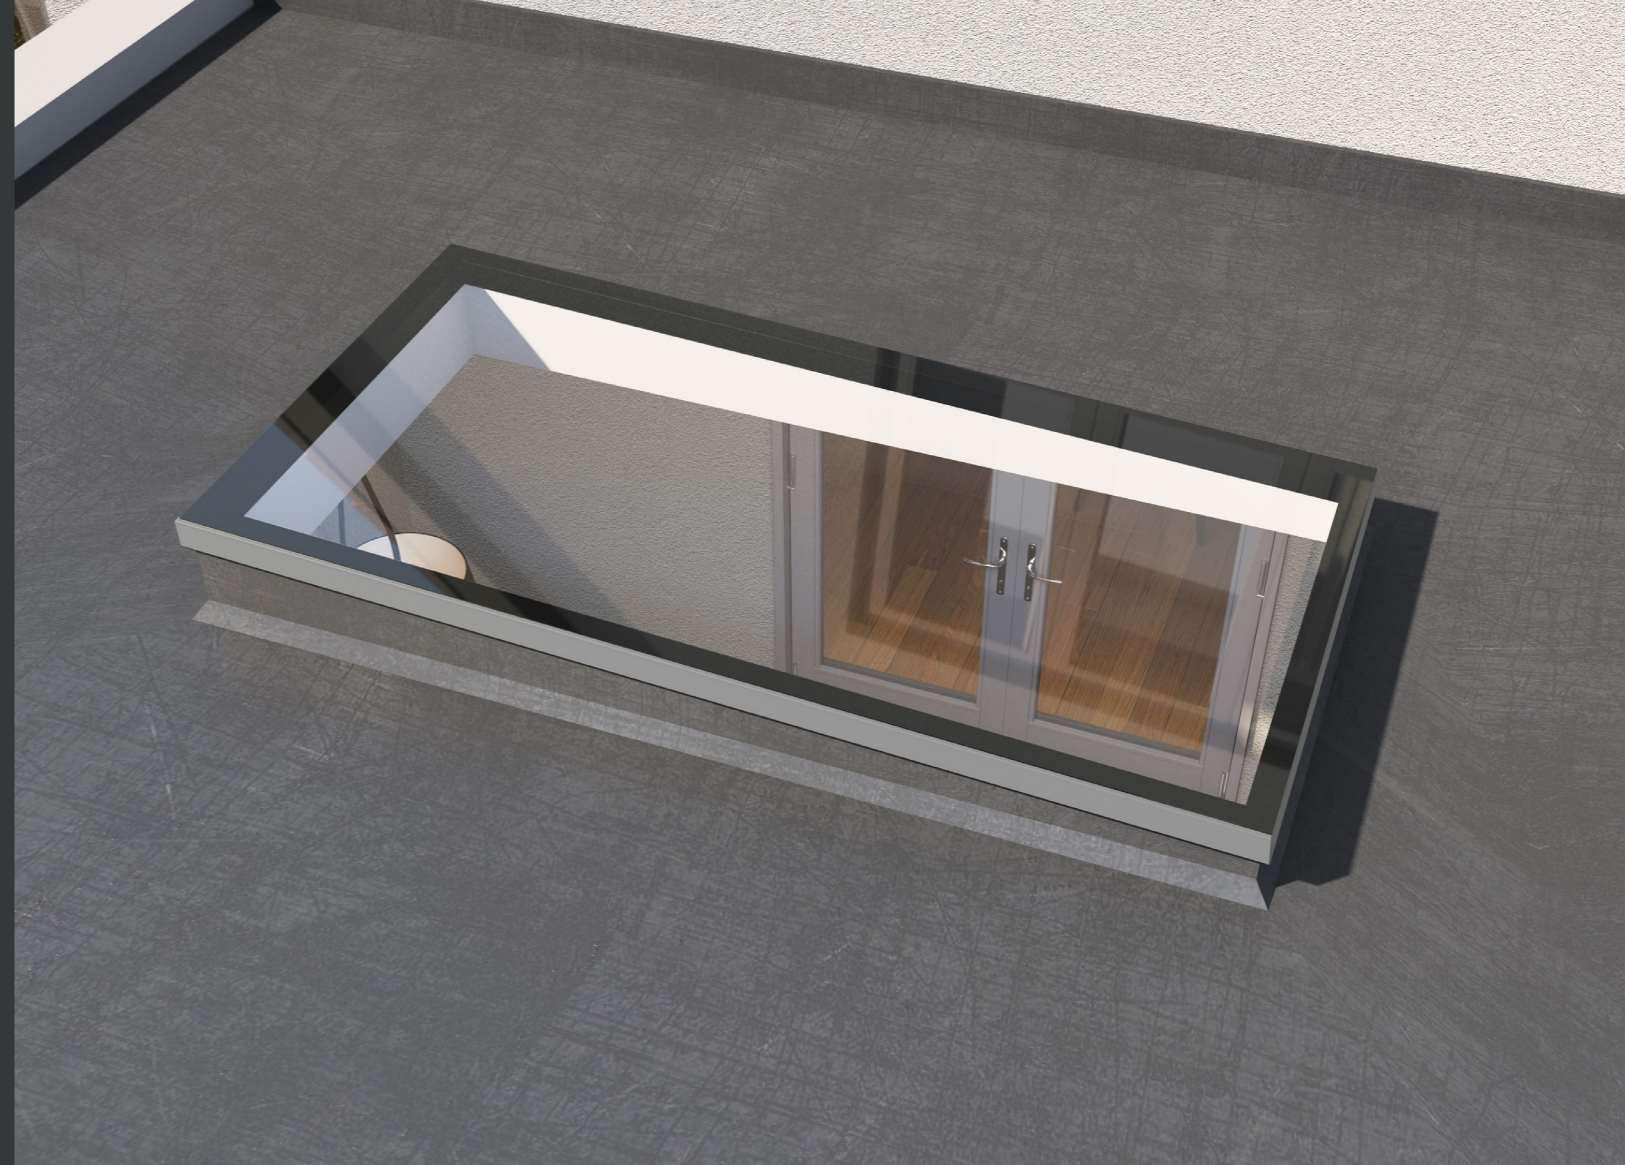

OPAL

PERFORMANCE ROOFLIGHT

CONTEMPORARY FIXED  
ROOF-LIGHT SYSTEM  
PROVIDING **MAXIMUM** DAYLIGHT  
WITH **MINIMAL** FRAMEWORK.

## AESTHETICALLY PLEASING.

- Ultra modern, slimline design
- More visible glass than a traditional pitched roof-light
- Low profile design makes for easy maintenance and unobstructed views
- No exterior trims, flashings or fixings
- Modular and bespoke sizes available
- Available in any RAL colour (RAL 7016, 30% gloss as standard)
- 28mm toughened glass unit, ceramic border as standard
- Triple glazed unit available
- Maximum glazed area 3m<sup>2</sup>

## TECHNICALLY ADVANCED.

- Pre-assembled and glazed with 28mm toughened glass as standard
- Thermally broken aluminium frame
- Suits kerb width of 48mm - 75mm (5° pitch required to shed water)
- 150mm minimum kerb height required at the lowest point (as per LABC guidelines)
- Noise reducing glass - available with triple glazing
- No external fixings - fixed internally for safer installation & ultimate security
- Mechanically cleated corners with secure hidden fixtures
- Manufactured to suit new & existing openings
- Centre pane U Values ranging from 0.6 to 1.2 W/m<sup>2</sup>K
- True one-piece fixing method making it one of the fastest & most secure roof-lights to install

PROVIDING A **CLEAR VIEW**  
OF THE OUTSIDE WORLD.

Fixed internally for ultimate security

Thermally broken. 0.6 -1.2 U-value

Fast installation - one piece fixing method

RAL 7016 (std) or in any RAL

**PREFIX (UK) Ltd**