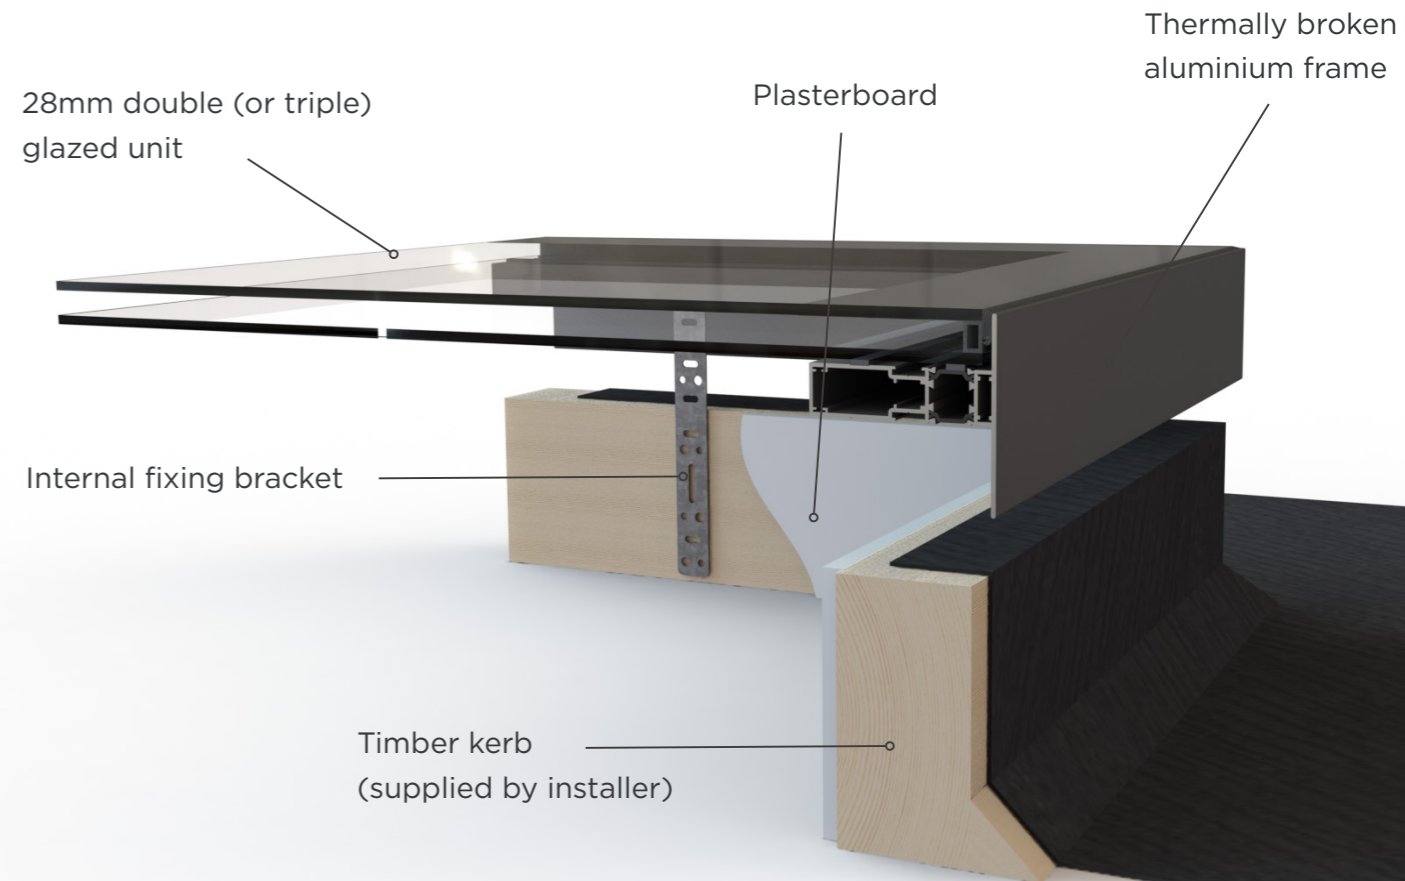

OPAL

PERFORMANCE ROOFLIGHT

CONTEMPORARY FIXED  
ROOF-LIGHT SYSTEM  
PROVIDING **MAXIMUM** DAYLIGHT  
WITH **MINIMAL** FRAMEWORK.

## AESTHETICALLY PLEASING.

- Ultra modern, slimline design
- More visible glass than a traditional pitched roof-light
- Low profile design makes for easy maintenance and unobstructed views
- No exterior trims, flashings or fixings
- Modular and bespoke sizes available
- Available in any RAL colour (RAL 7016, 30% gloss as standard)
- 28mm toughened glass unit, ceramic border as standard
- Triple glazed unit available
- Maximum glazed area 3m<sup>2</sup>

## TECHNICALLY ADVANCED.

- Pre-assembled and glazed with 28mm toughened glass as standard
- Thermally broken aluminium frame
- Suits kerb width of 48mm - 75mm (5° pitch required to shed water)
- 150mm minimum kerb height required at the lowest point (as per LABC guidelines)
- Noise reducing glass - available with triple glazing
- No external fixings - fixed internally for safer installation & ultimate security
- Mechanically cleated corners with secure hidden fixtures
- Manufactured to suit new & existing openings
- Centre pane U Values ranging from 0.6 to 1.2 W/m<sup>2</sup>K
- True one-piece fixing method making it one of the fastest & most secure roof-lights to install

PROVIDING A **CLEAR VIEW**  
OF THE OUTSIDE WORLD.

Fixed internally for ultimate security

Thermally broken. 0.6 -1.2 U-value

Fast installation - one piece fixing method

RAL 7016 (std) or in any RAL

**PREFIX (UK) Ltd**