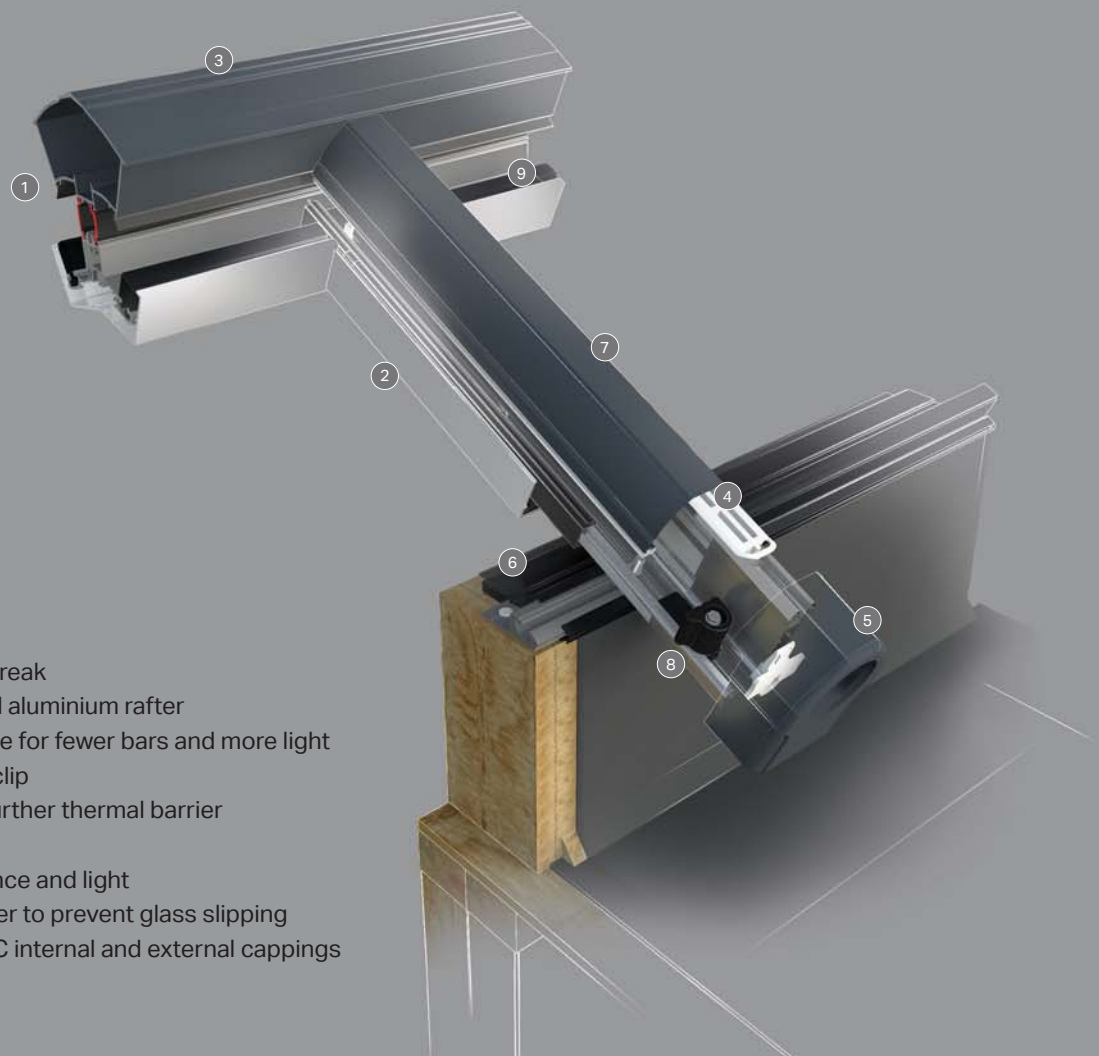

PERFORMANCE ENGINEERING

1. 1 High performance thermal break
2. 2 Patented thermally insulated aluminium rafter
3. 3 Super strong aluminium ridge for fewer bars and more light
4. 4 Thermally isolating top cap clip
5. 5 'Secure-fit' end caps are a further thermal barrier
6. 6 Thermally broken eaves rail
7. 7 Superior 25° pitch for elegance and light
8. 8 Adjustable reinforced stopper to prevent glass slipping
9. 9 Choice of aluminium or uPVC internal and external cappings