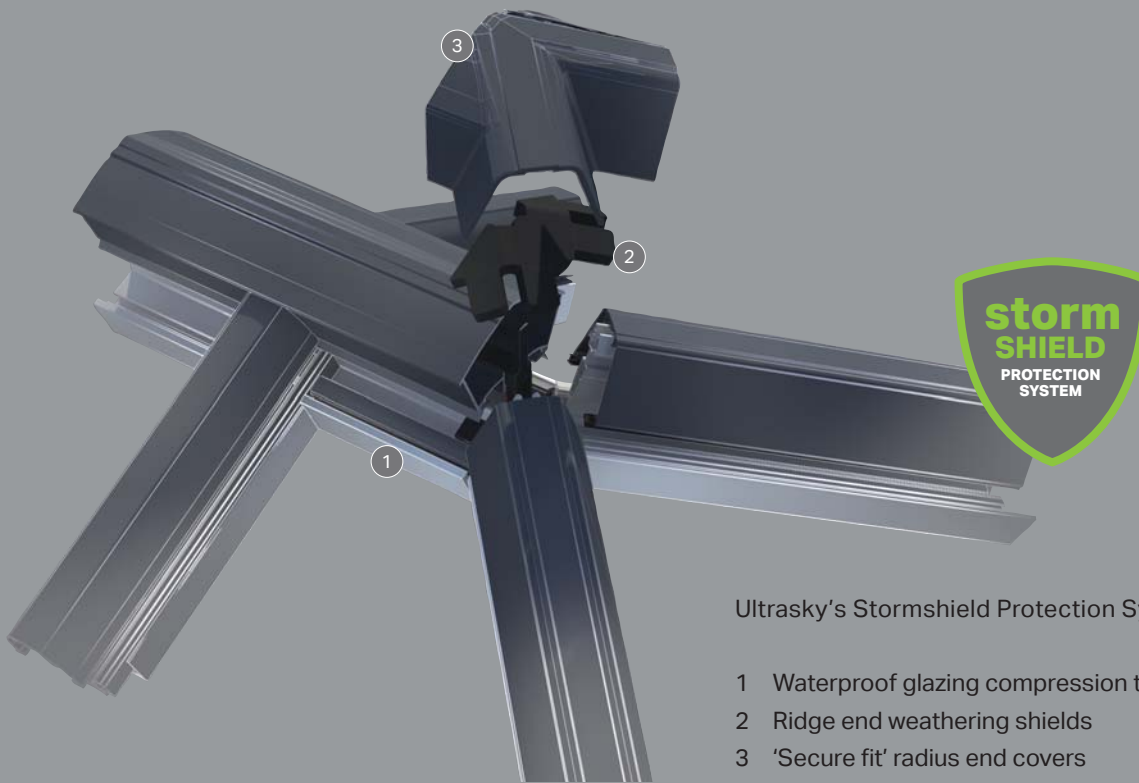

ULTRASKY,  
IT'S NOT JUST  
HOW IT LOOKS  
AND FEELS,

**IT'S HOW IT WORKS!**

Ultrasky creates the perfect living space whether you're entertaining, relaxing with your family, or having a cosy night in.

The Ultrasky Lantern can be inserted into a flat roof or a traditional orangery deck and is ideal for large builds where the roof height is restricted. Unlike many other lanterns, Ultrasky Lantern has a 25° pitch which draws more light into the room creating a stunning focal point.

Ultrasky Lantern's extra strength means less bars and uninterrupted sight lines for maximum light. It is available in a wide variety of sizes to a maximum width of 4m and a length of 5.8m.

Ultrasky's Stormshield Protection System includes: